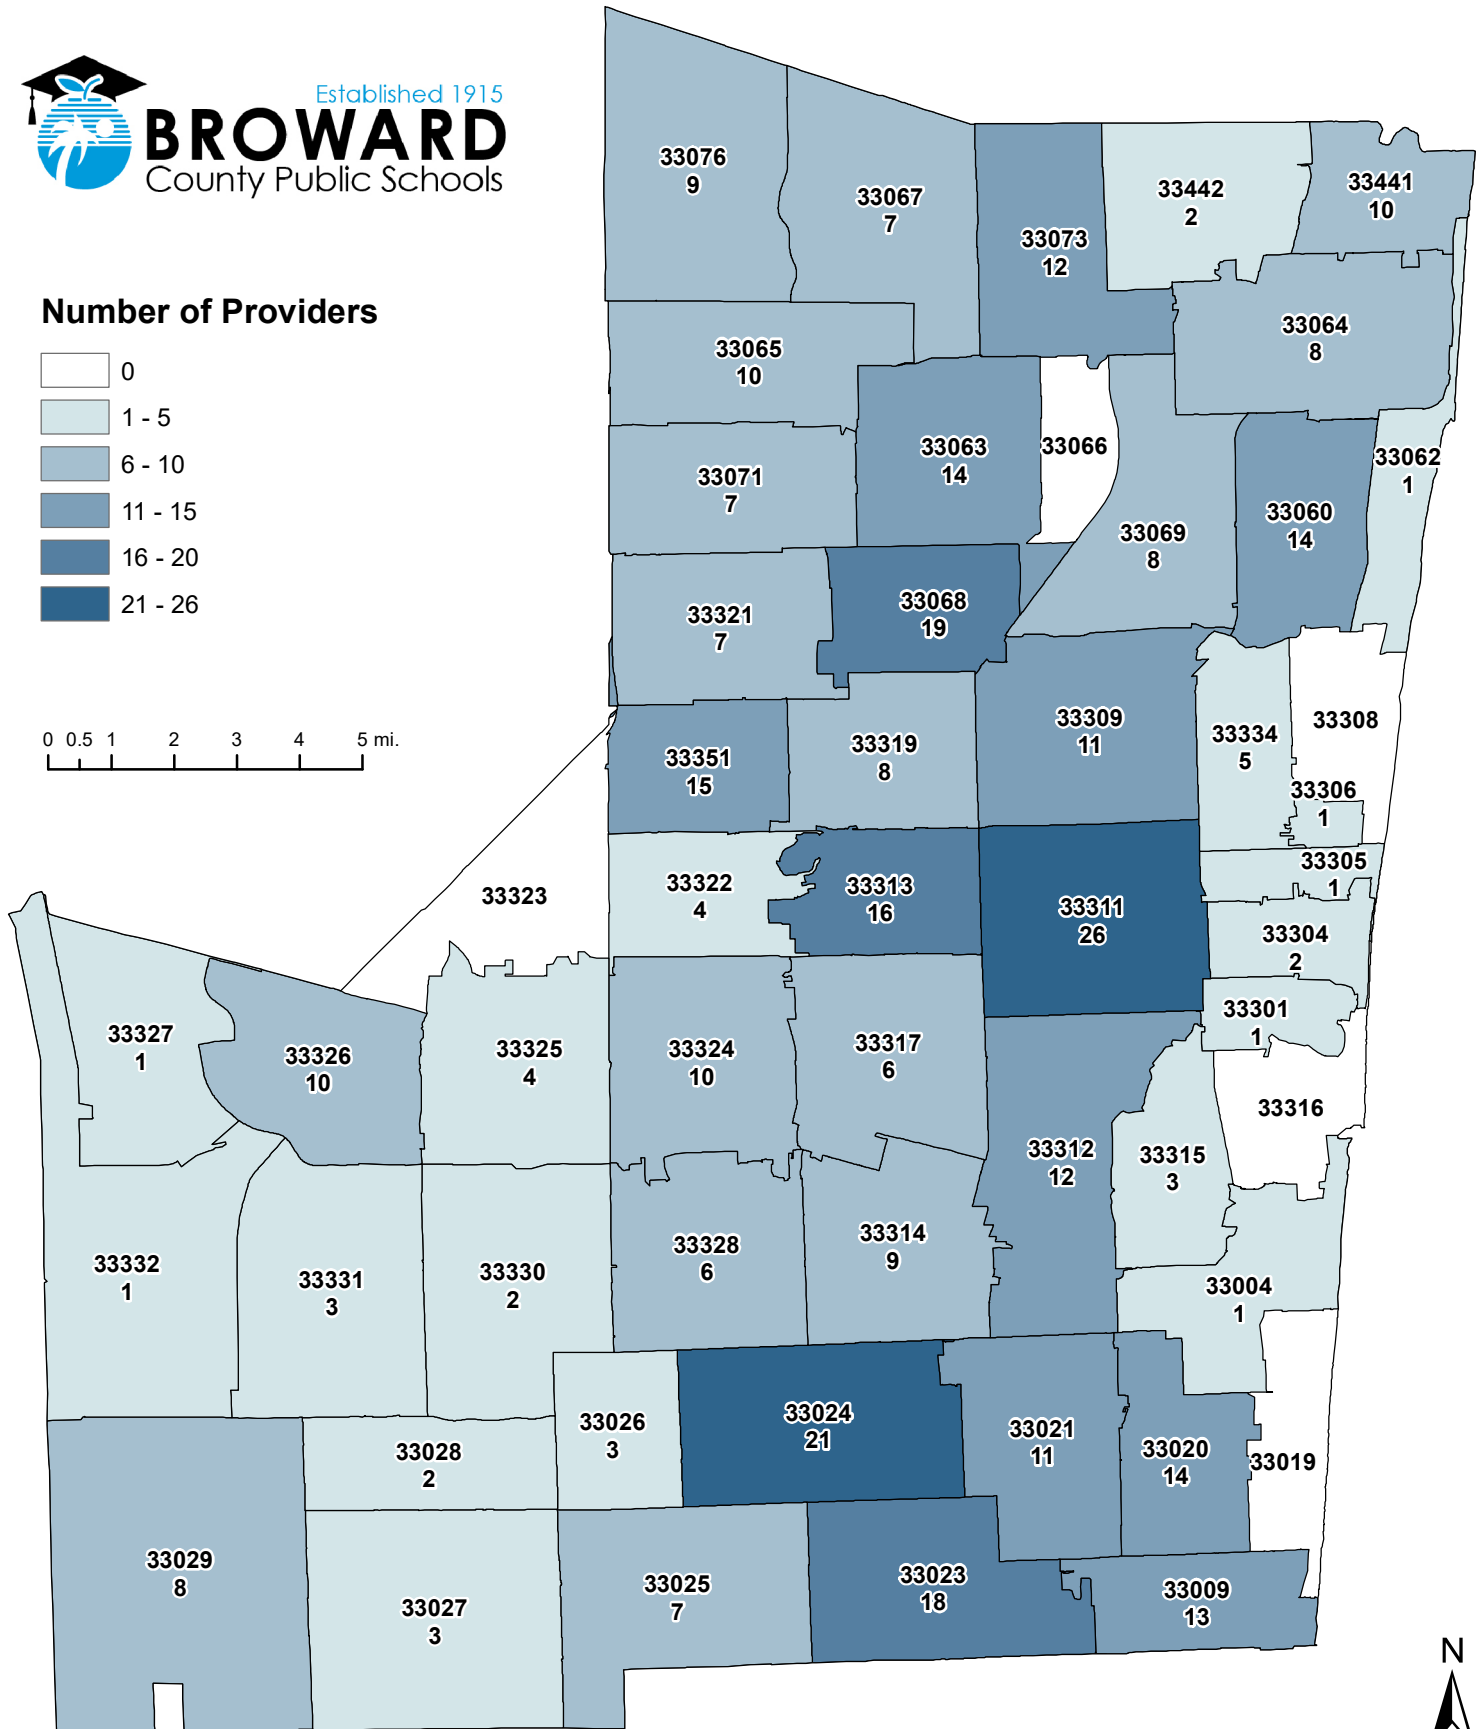

# Early Learning Coalition of Broward County Approved Child Care Providers by Zip Code

## Number of Providers

Data source: BCPS Before & After School Child Care Department, August 2020

Prepared by: Demographics & Enrollment Planning Department

The following locations are approved providers by the Early Learning Coalition of Broward (ELC).  
 If your family needs financial assistance and qualifies for support, please click on the following link. It will  
 explain the requirements and how to apply for help: